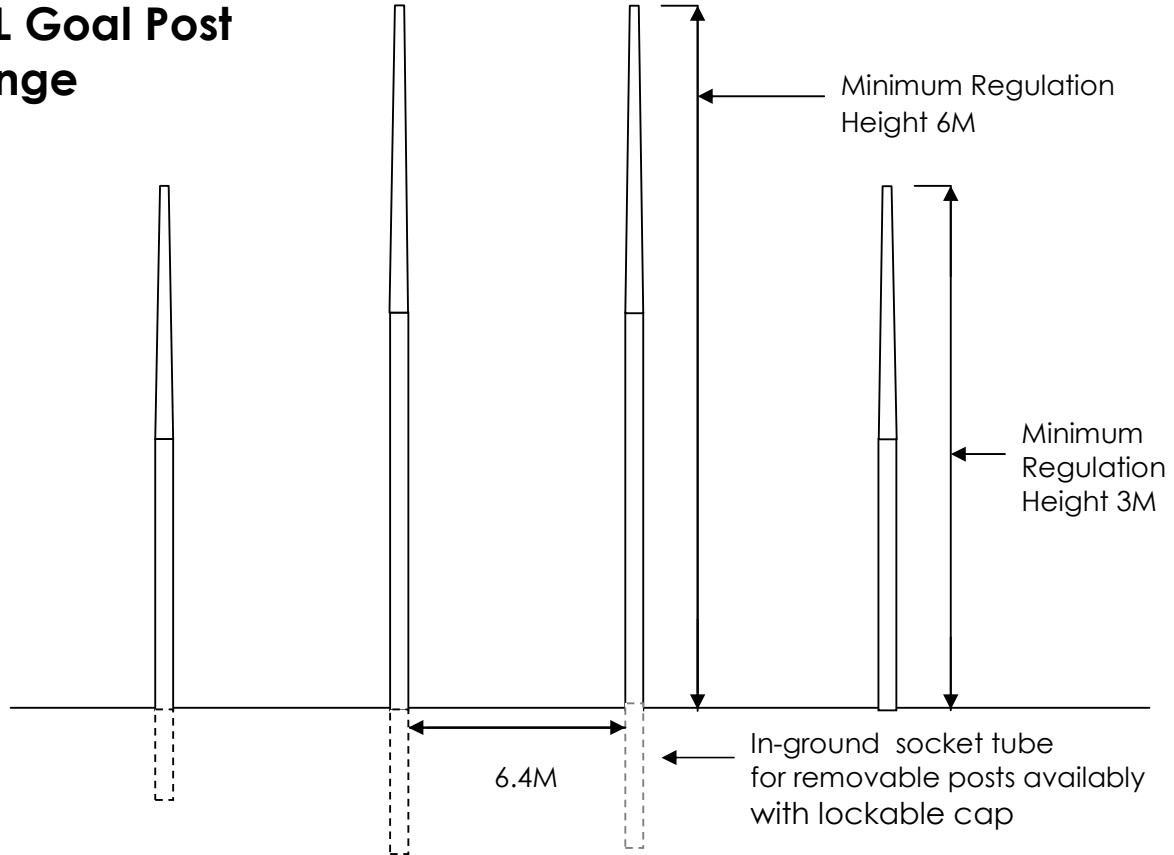

AFL Goal Post Range

Goldspar tapered aluminium goal posts are light and strong and therefore easy to transport and install. The gloss white powder coated finish is very durable so the posts are maintenance free.

Goldspar AFL Posts are available in six standard heights – 15m, 12m, 9m, 8m, 7.5m and 6m, or to your specifications. Our high quality posts are supplied with in-ground socket tubes which allow simple removal of the posts in the off season (slip the pole out, cap the tube [cap supplied] and cover with a divot of grass).

Height	Post Diameter	Top Diameter	Wall Thickness
15 Metres	150mm	76mm	3mm
12 Metres	127mm	76mm	3mm
9 Metres	101mm	46mm	2.2mm
8 Metres	101mm	46mm	2.2mm
7.5 Metres	80mm	46mm	2mm
6 Metres	80mm	46mm	2mm